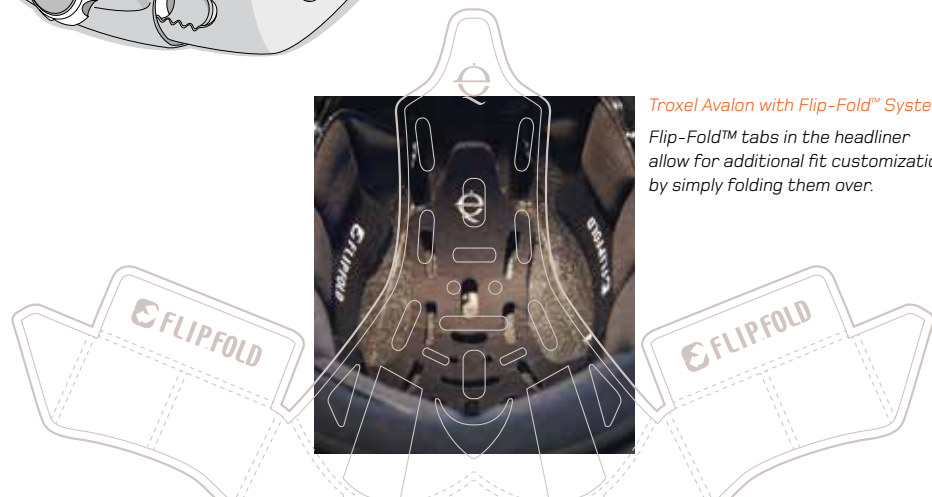

Flip-Fold™ System

The Flip-Fold™ System is part of the headliner. Adjustments are made by simply folding over the integrated tabs making the padding thinner or thicker to accommodate various head shapes and hairstyles.

Troxel Avalon with Flip-Fold™ System

Flip-Fold™ tabs in the headliner allow for additional fit customization by simply folding them over.