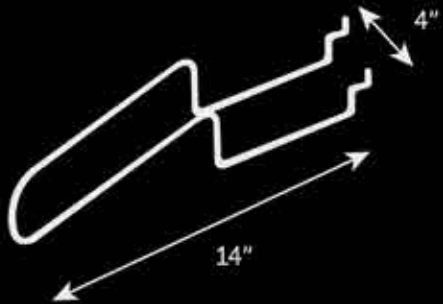

Troxel Avalon with Flip-Fold™ System

Flip-Fold™ tabs in the headliner allow for additional fit customization by simply folding them over.

MountedShootingSupplies.com

MERCHANDISING MATERIALS

Display Troxel helmets with English and Western Troxel branded merchandising materials. Available in 4 foot sections for Troxel accounts. Please call customer service for further details.