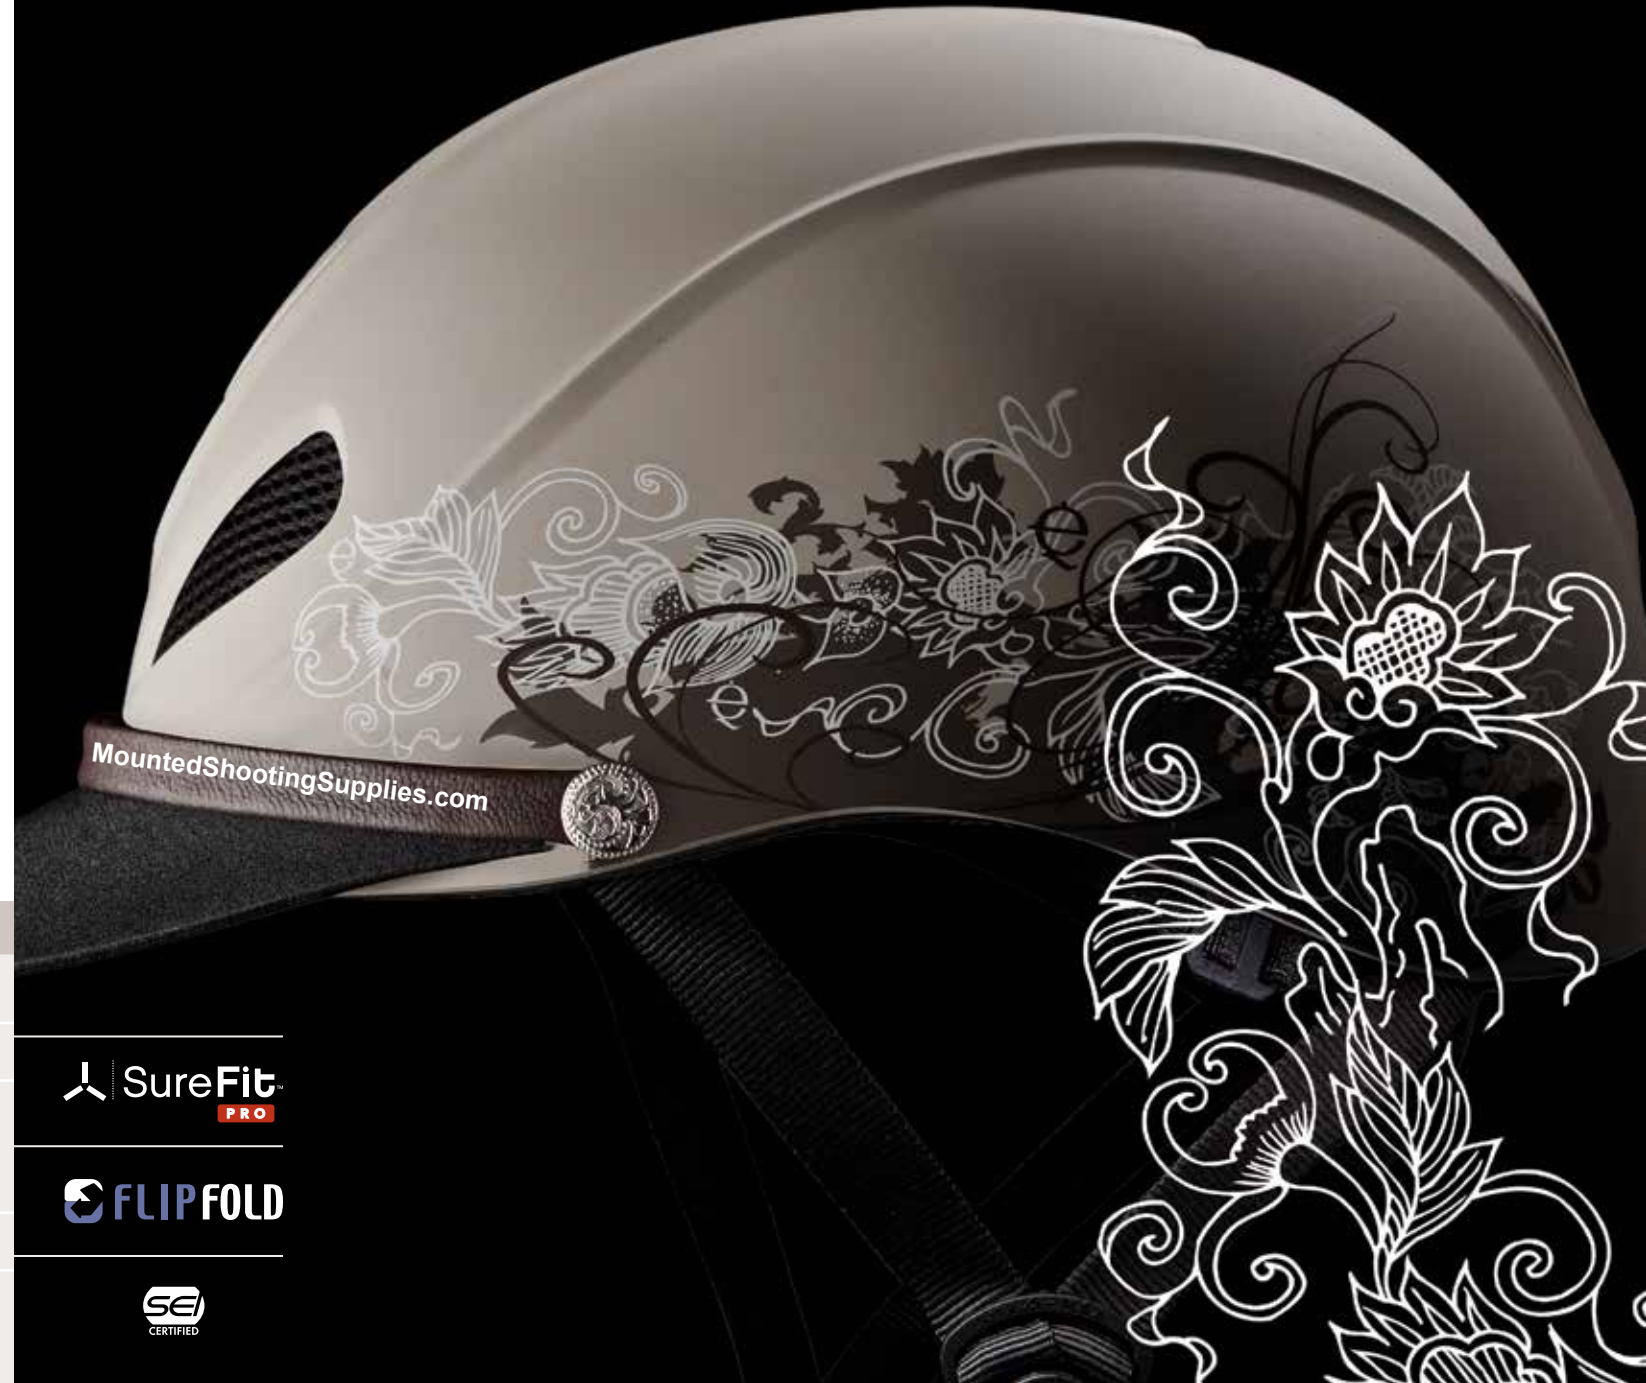

MountedShootingSupplies.com

COLORS/GRAPHICS:

Grizzly Brown Traildust

TECHNOLOGIES:

- **Finish:** Matte Duratec™
- **Fit System:** SureFit™ Pro
- **Headliner:** Removable washable
  - + Flip-Fold™ fit adjustment + open cell foam
  - + moisture wicking + Air-Channel™ technology
- **Ventilation:** Mesh covered vents
- **Certification:** ASTM/SEI-certified

SIZES:

S (up to 7) **M** (7 - 7 1/4) **L** (7 1/4+)
MountedShootingSupplies.com

Patents: * #6,085,357